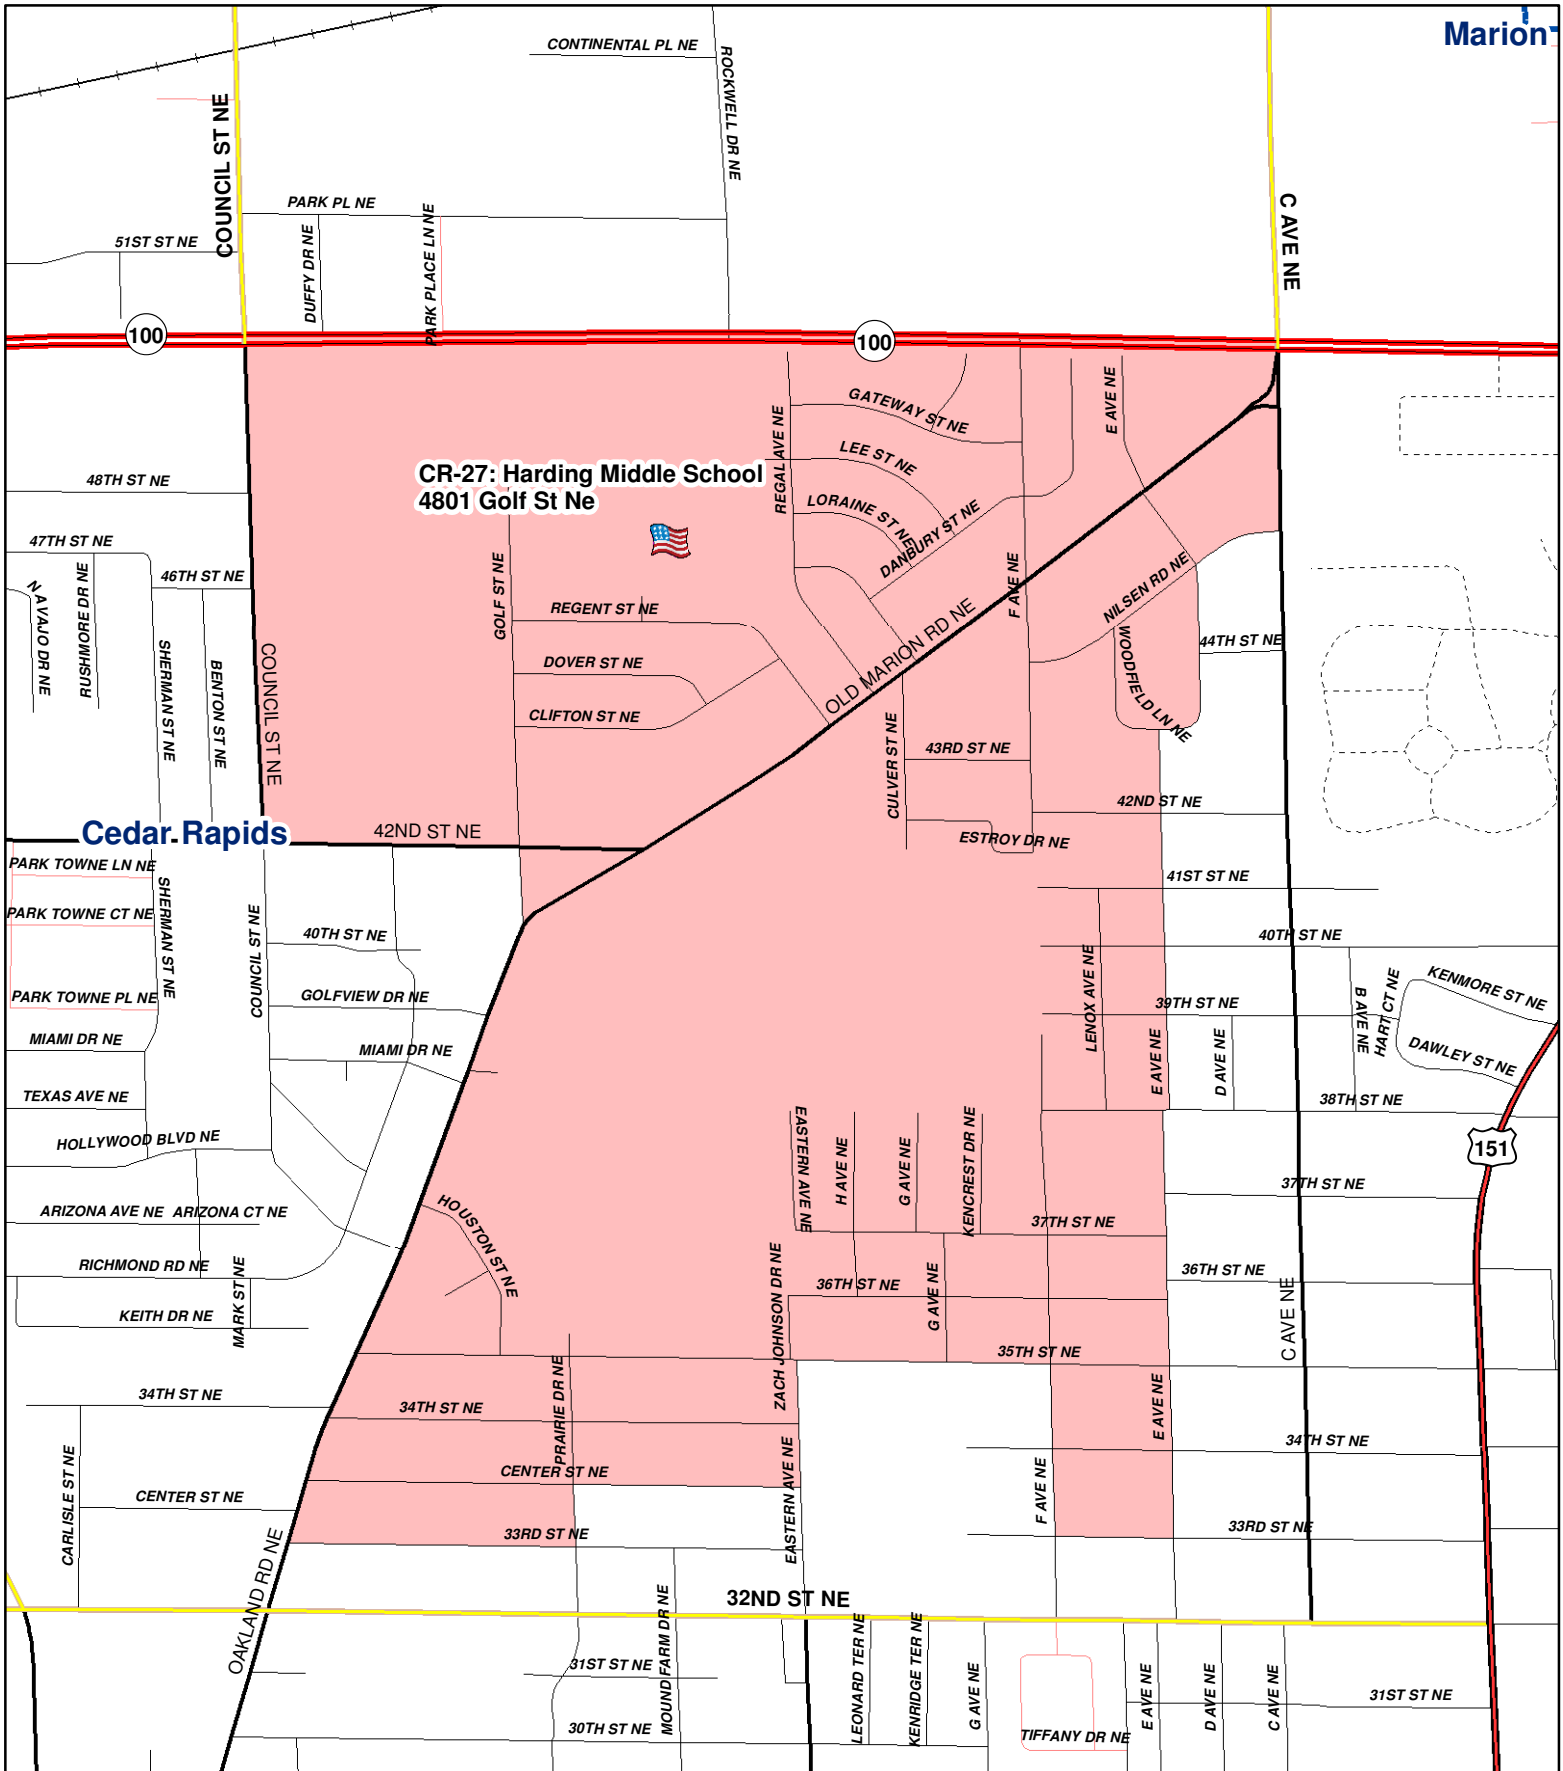

CR-27: Harding Middle School
4801 Golf St Ne

Cedar Rapids

©Linn County, Iowa

LINN COUNTY PRECINCT MAPS

CR-27

Poll Locations
 Precincts

NOT TO SCALE
Map Created: 02/01/2010