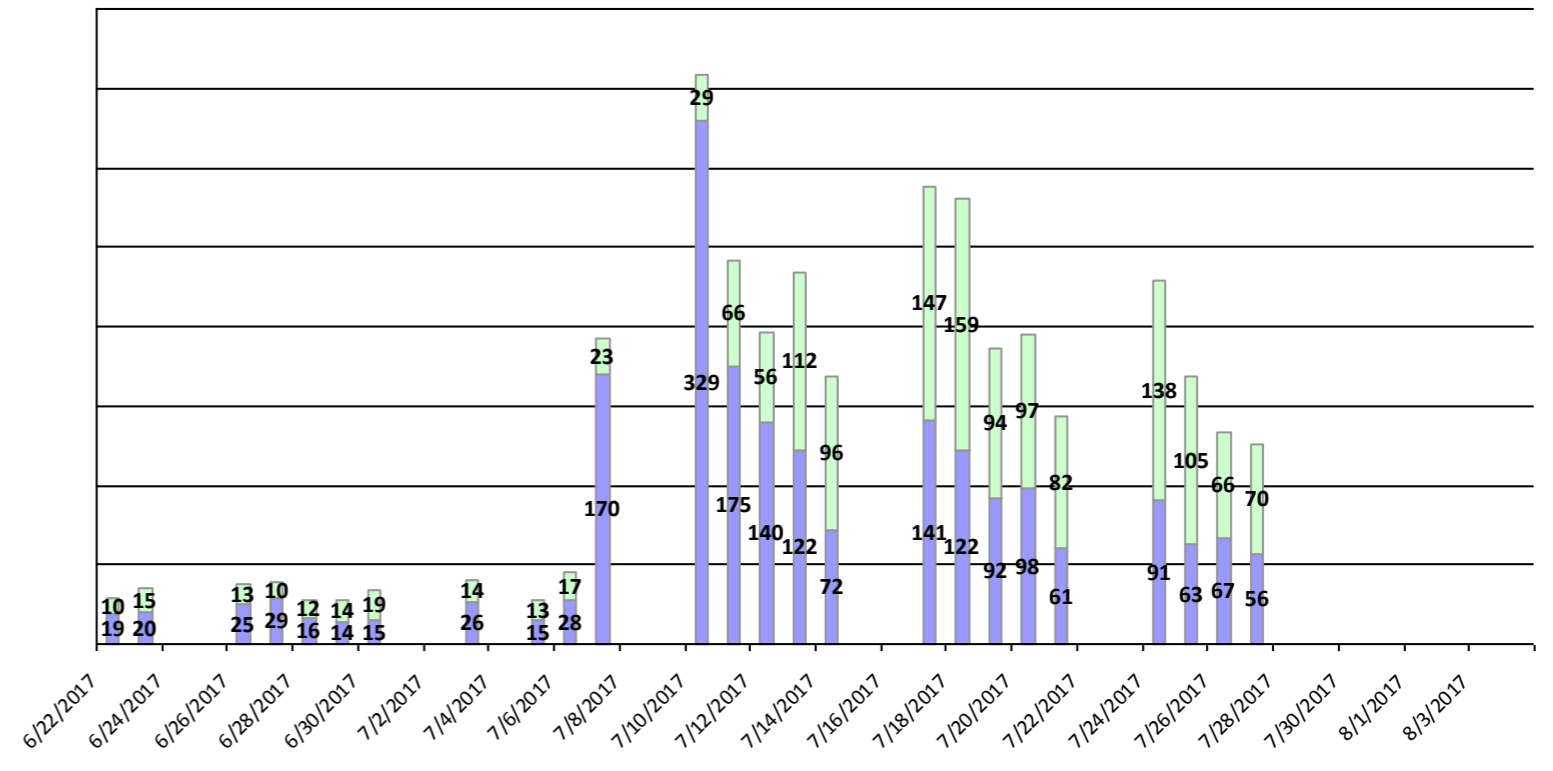

August 1, 2017 Election: Ballots Issued by Source

■ Email ■ In-Person ■ Mailing ■ Satellite

August 1, 2017 Election: Ballots Issued & Received by Day

■ Issued ■ Received

August 1, 2017 Election: Ballots Received by Source

■ Counter / In-Office ■ Mail ■ Satellite

August 1, 2017 Election: Cumulative Received Absentee Ballots & Ballots Out In Circulation

■ Ballots Out in Circulation ■ Cumulative Received