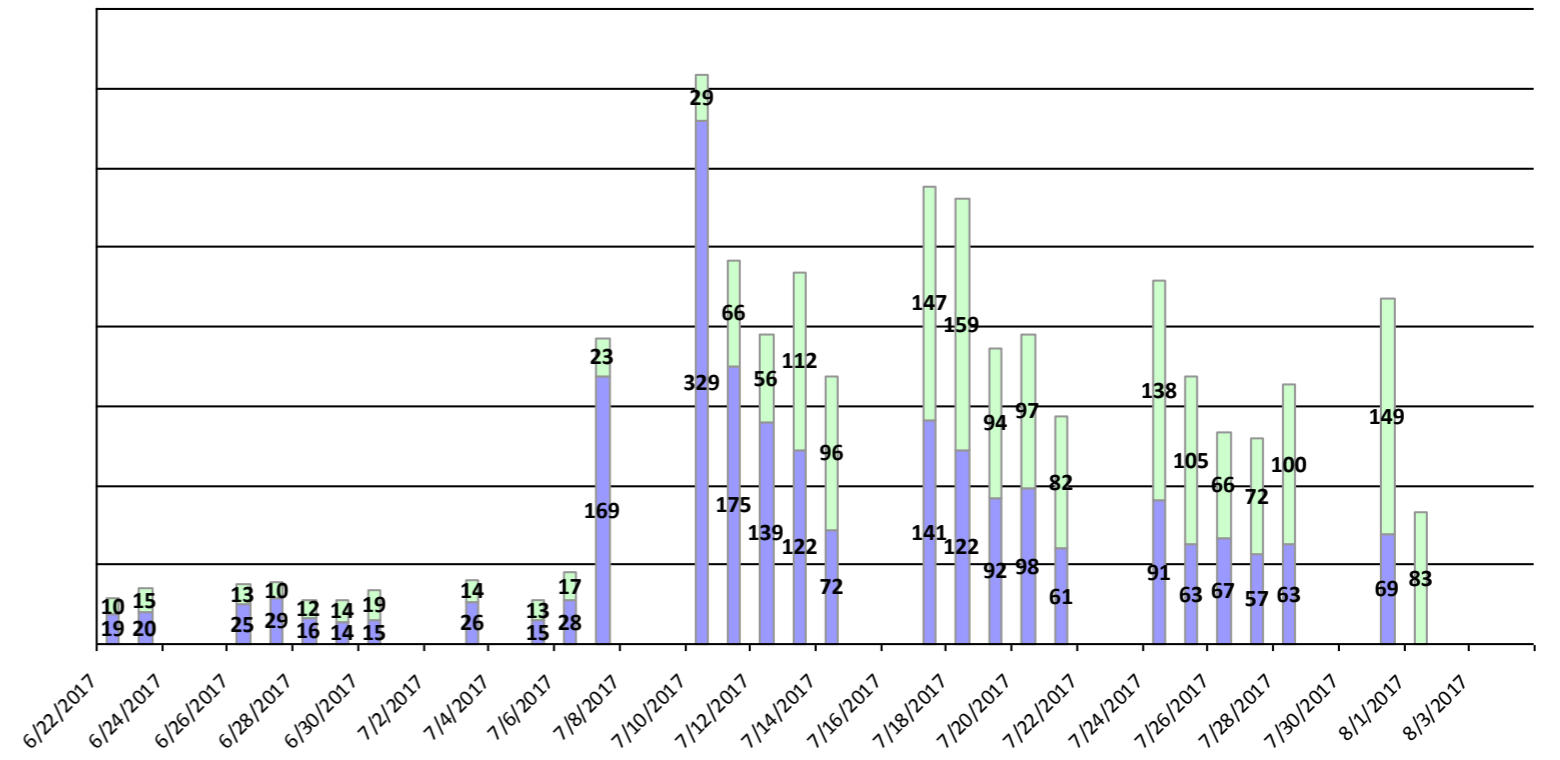

**August 1, 2017 Election: Ballots Issued by Source**

■ Email ■ In-Person ■ Mailing ■ Satellite

**August 1, 2017 Election: Ballots Issued & Received by Day**

■ Issued ■ Received

**August 1, 2017 Election: Ballots Received by Source**

■ Counter / In-Office ■ Mail ■ Satellite

**August 1, 2017 Election: Cumulative Received Absentee Ballots & Ballots Out In Circulation**

■ Ballots Out in Circulation ■ Cumulative Received