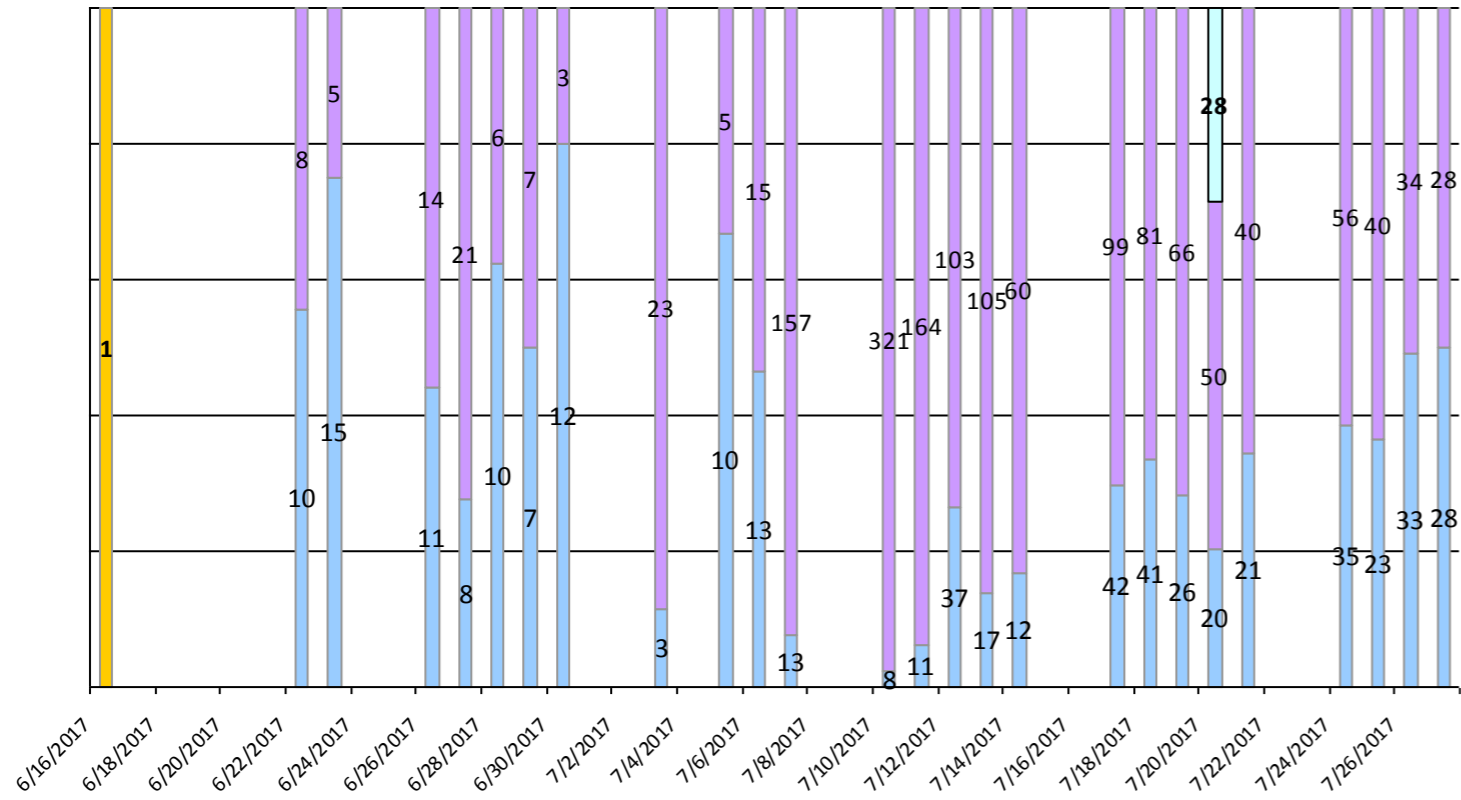

August 1, 2017 Election: Ballots Issued by Source

■ Email ■ In-Person ■ Mailing ■ Satellite

August 1, 2017 Election: Ballots Issued & Received by Day

■ Issued ■ Received

August 1, 2017 Election: Ballots Received by Source

■ Counter / In-Office ■ Mail ■ Satellite

August 1, 2017 Election: Cumulative Received Absentee Ballots & Ballots Out In Circulation

■ Ballots Out in Circulation ■ Cumulative Received