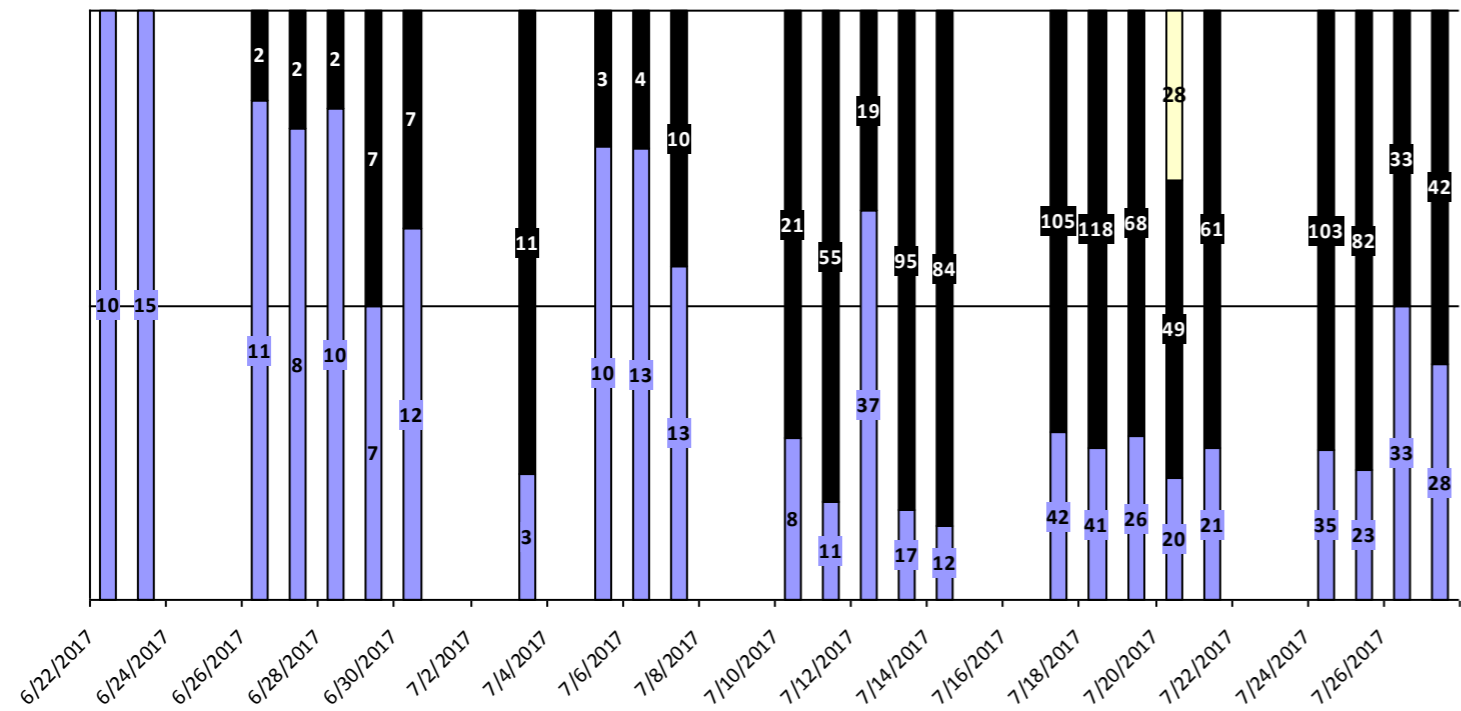

August 1, 2017 Election: Ballots Issued by Source

■ Email ■ In-Person ■ Mailing ■ Satellite

August 1, 2017 Election: Ballots Issued & Received by Day

■ Issued ■ Received

August 1, 2017 Election: Ballots Received by Source

■ Counter / In-Office ■ Mail ■ Satellite

August 1, 2017 Election: Cumulative Received Absentee Ballots & Ballots Out In Circulation

■ Ballots Out in Circulation ■ Cumulative Received