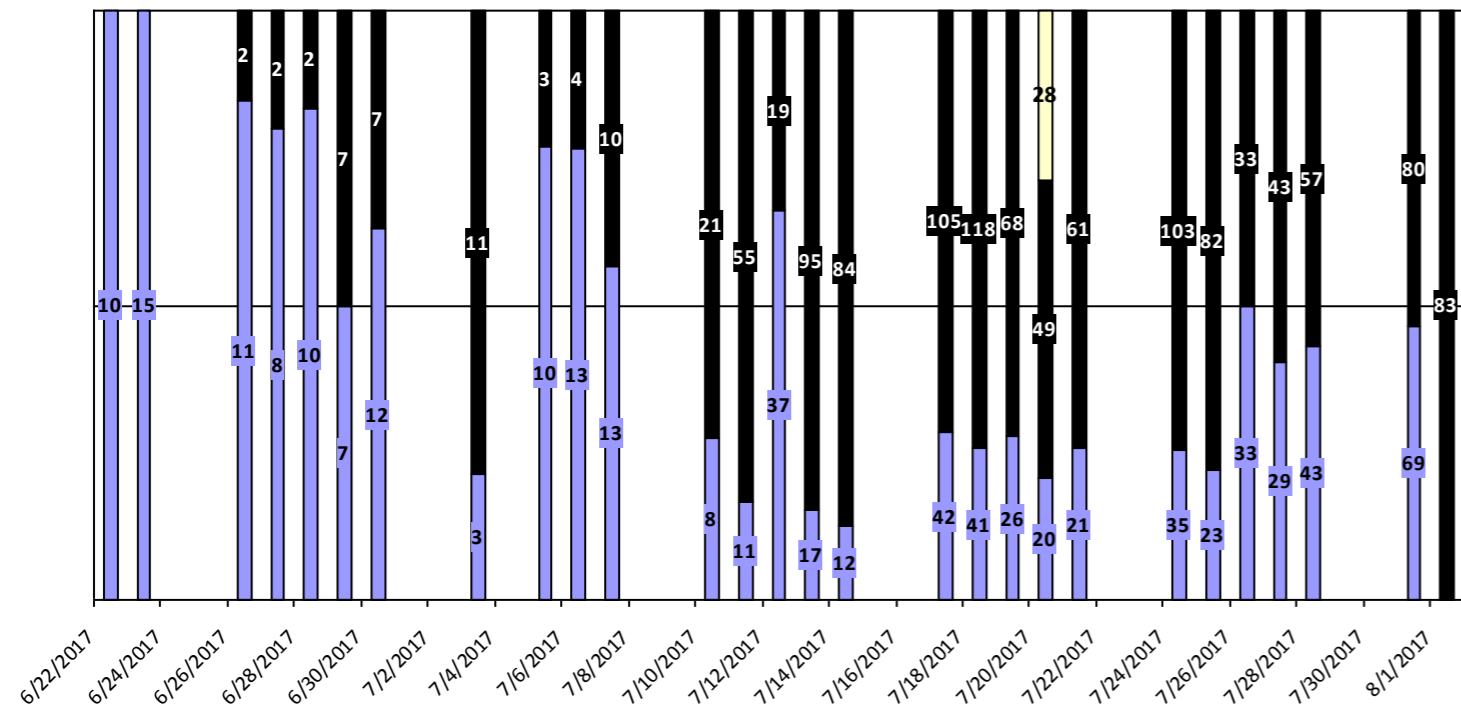

**August 1, 2017 Election: Ballots Issued by Source**

■ Email ■ In-Person ■ Mailing ■ Satellite

**August 1, 2017 Election: Ballots Issued & Received by Day**

■ Issued ■ Received

**August 1, 2017 Election: Ballots Received by Source**

■ Counter / In-Office ■ Mail ■ Satellite

**August 1, 2017 Election: Cumulative Received Absentee Ballots & Ballots Out In Circulation**

■ Ballots Out in Circulation ■ Cumulative Received