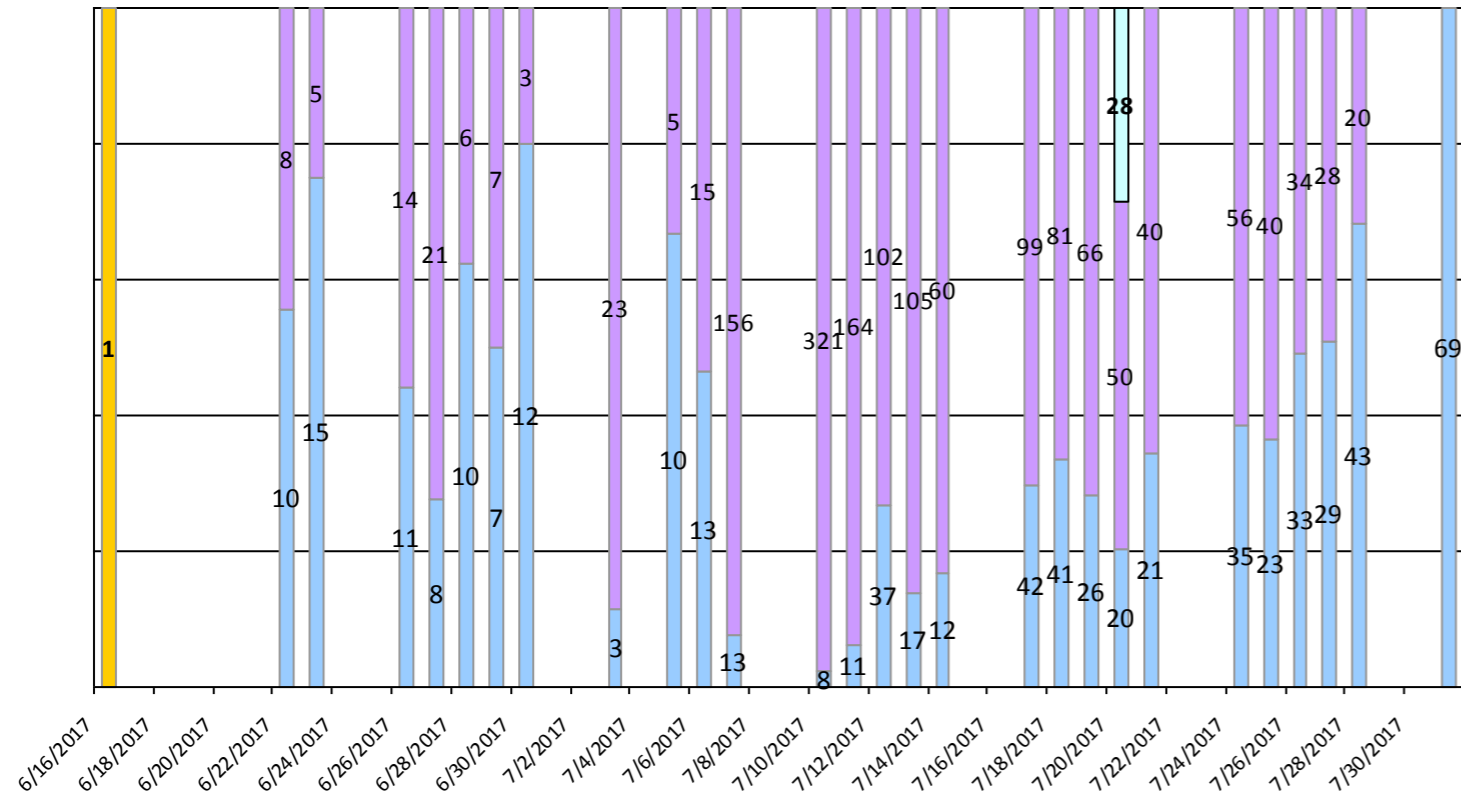

**August 1, 2017 Election: Ballots Issued by Source**

■ Email ■ In-Person ■ Mailing ■ Satellite

**August 1, 2017 Election: Ballots Issued & Received by Day**

■ Issued ■ Received

**August 1, 2017 Election: Ballots Received by Source**

■ Counter / In-Office ■ Mail ■ Satellite

**August 1, 2017 Election: Cumulative Received Absentee Ballots & Ballots Out In Circulation**

■ Ballots Out in Circulation ■ Cumulative Received