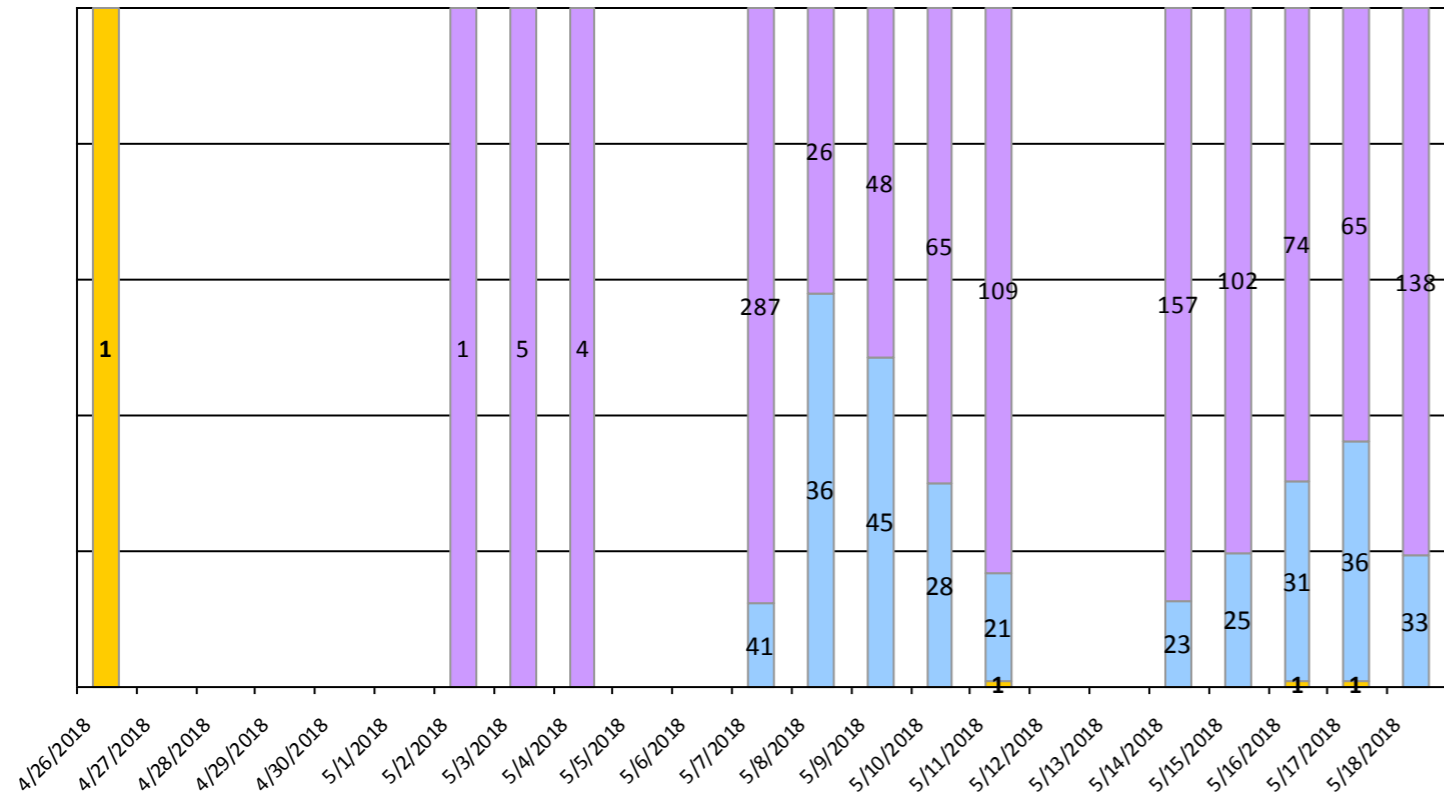

Primary Election: June 5, 2018 - Ballots Issued by Source

■ Email ■ In-Person ■ Mailing

Primary Election: June 5, 2018 - Ballots Issued & Received by Day

■ Issued ■ Received

Primary Election: June 5, 2018 - Ballots Received by Source

■ Counter / In-Office ■ Mail

Primary Election: June 5, 2018 - Cumulative Received Absentee Ballots & Ballots Out In Circulation

■ Ballots Out in Circulation ■ Cumulative Received