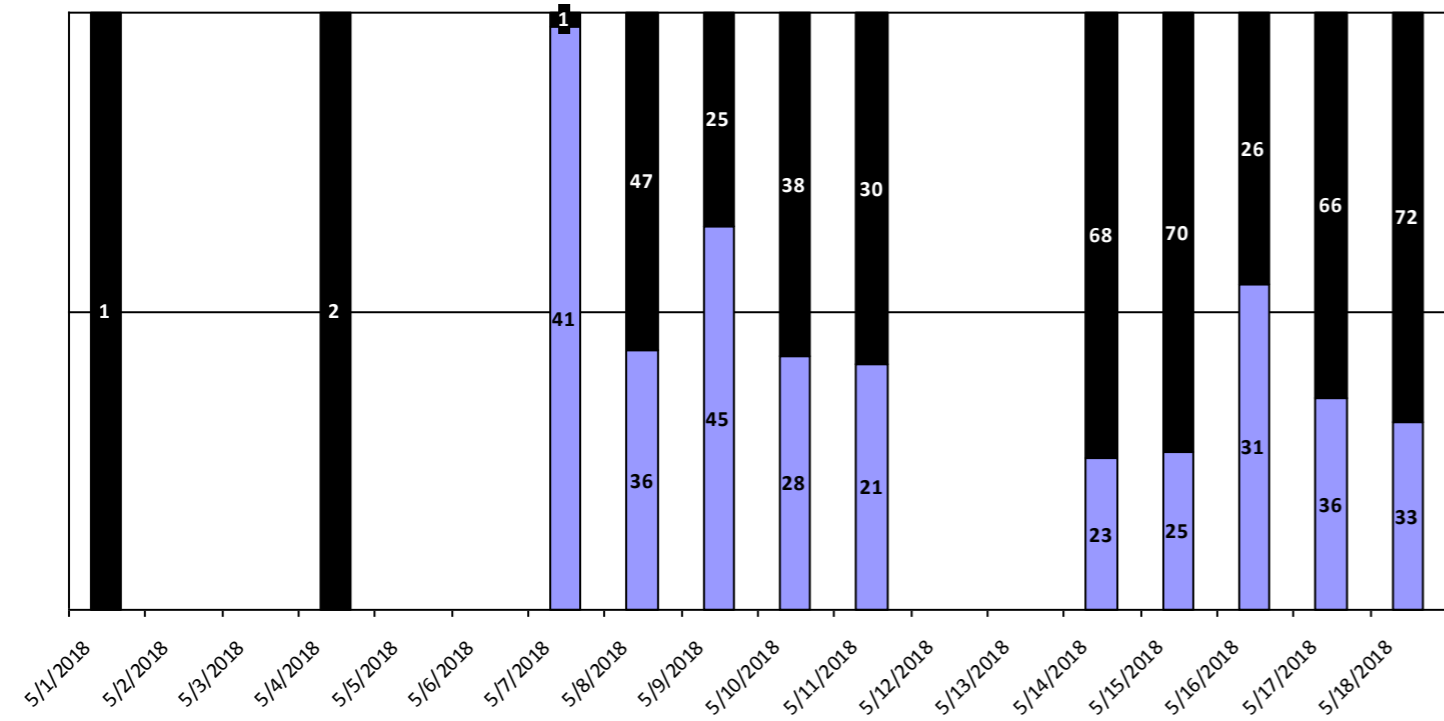

Primary Election: June 5, 2018 - Ballots Issued by Source

■ Email ■ In-Person ■ Mailing

Primary Election: June 5, 2018 - Ballots Issued & Received by Day

■ Issued ■ Received

Primary Election: June 5, 2018 - Ballots Received by Source

■ Counter / In-Office ■ Mail

Primary Election: June 5, 2018 - Cumulative Received Absentee Ballots & Ballots Out In Circulation

■ Ballots Out in Circulation ■ Cumulative Received