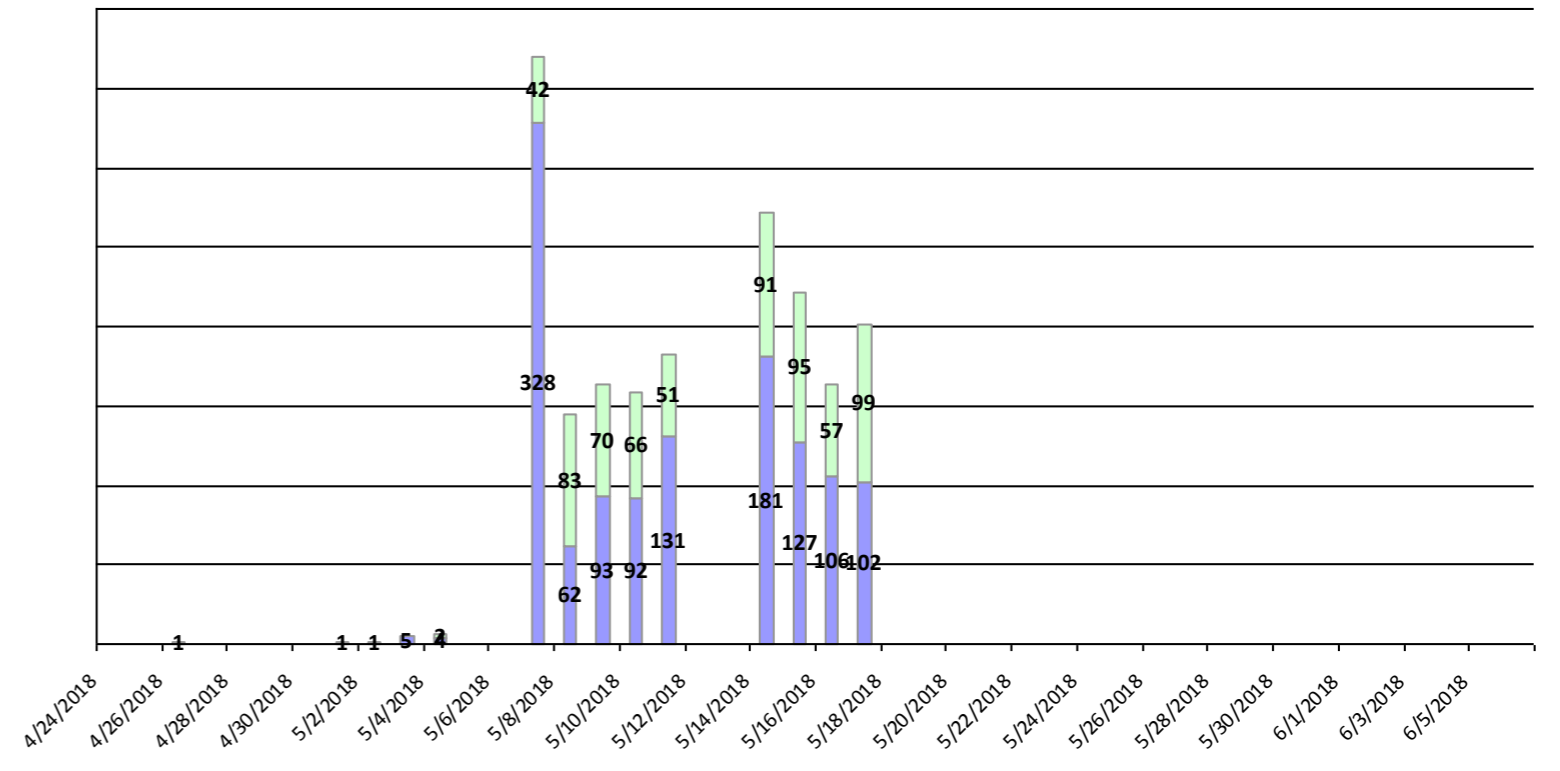

Primary Election: June 5, 2018 - Ballots Issued by Source

■ Email ■ In-Person ■ Mailing

Primary Election: June 5, 2018 - Ballots Issued & Received by Day

■ Issued ■ Received

Primary Election: June 5, 2018 - Ballots Received by Source

■ Counter / In-Office ■ Mail

Primary Election: June 5, 2018 - Cumulative Received Absentee Ballots & Ballots Out In Circulation

■ Ballots Out in Circulation ■ Cumulative Received