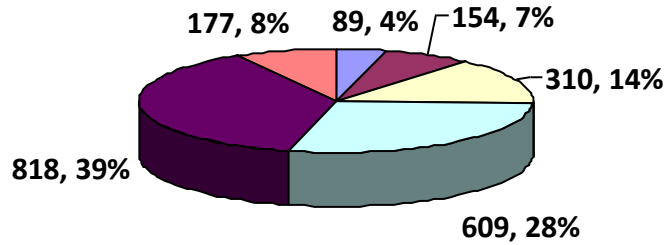

Absentee Ballots Received by Age Groups

18-24 25-34 35-49 50-64 65-79 80 and Older

Ballots Received by Female Age Groups

18-24 25-34 35-49 50-64 65-79 80 and Older

Absentee Ballots Received by Male Age Groups

18-24 25-34 35-49 50-64 65-79 80 and Older